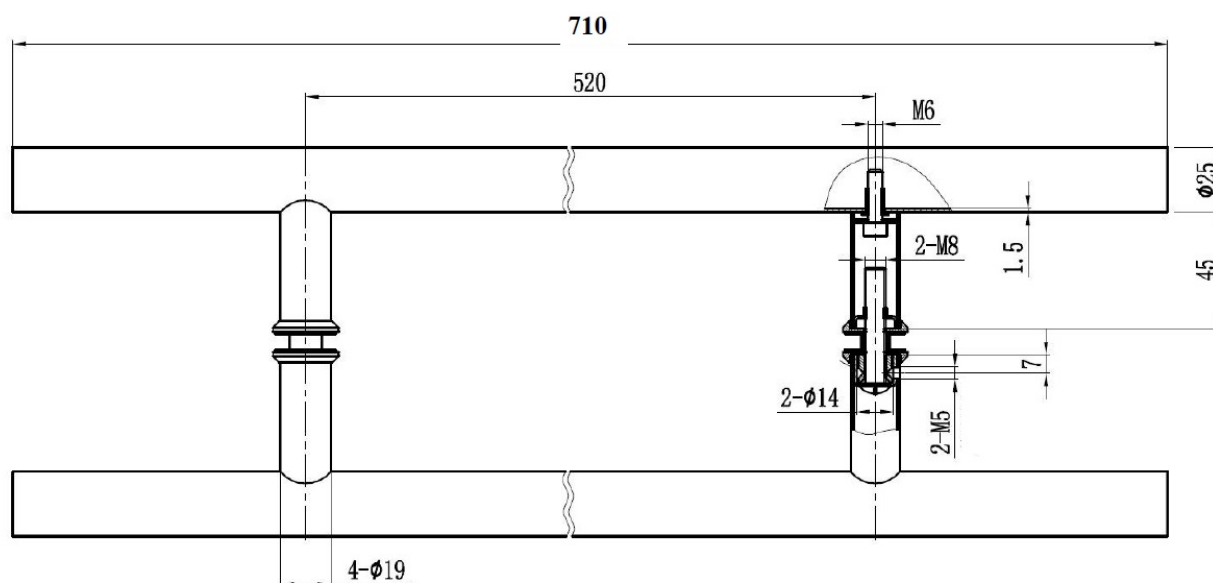

PRODUCT SHEET

Description:

Door Handle "Oder" SS304 Brushed, $\varnothing 25 \times 710$ mm, cc 520mm, 8-12mm Glass Thickness, Bore: $\varnothing 12$ mm

Item number:

17.87.007-0

Units	Box	Carton	HS Code	Barcode
Pair	1	10	8302415000	 5704866444903